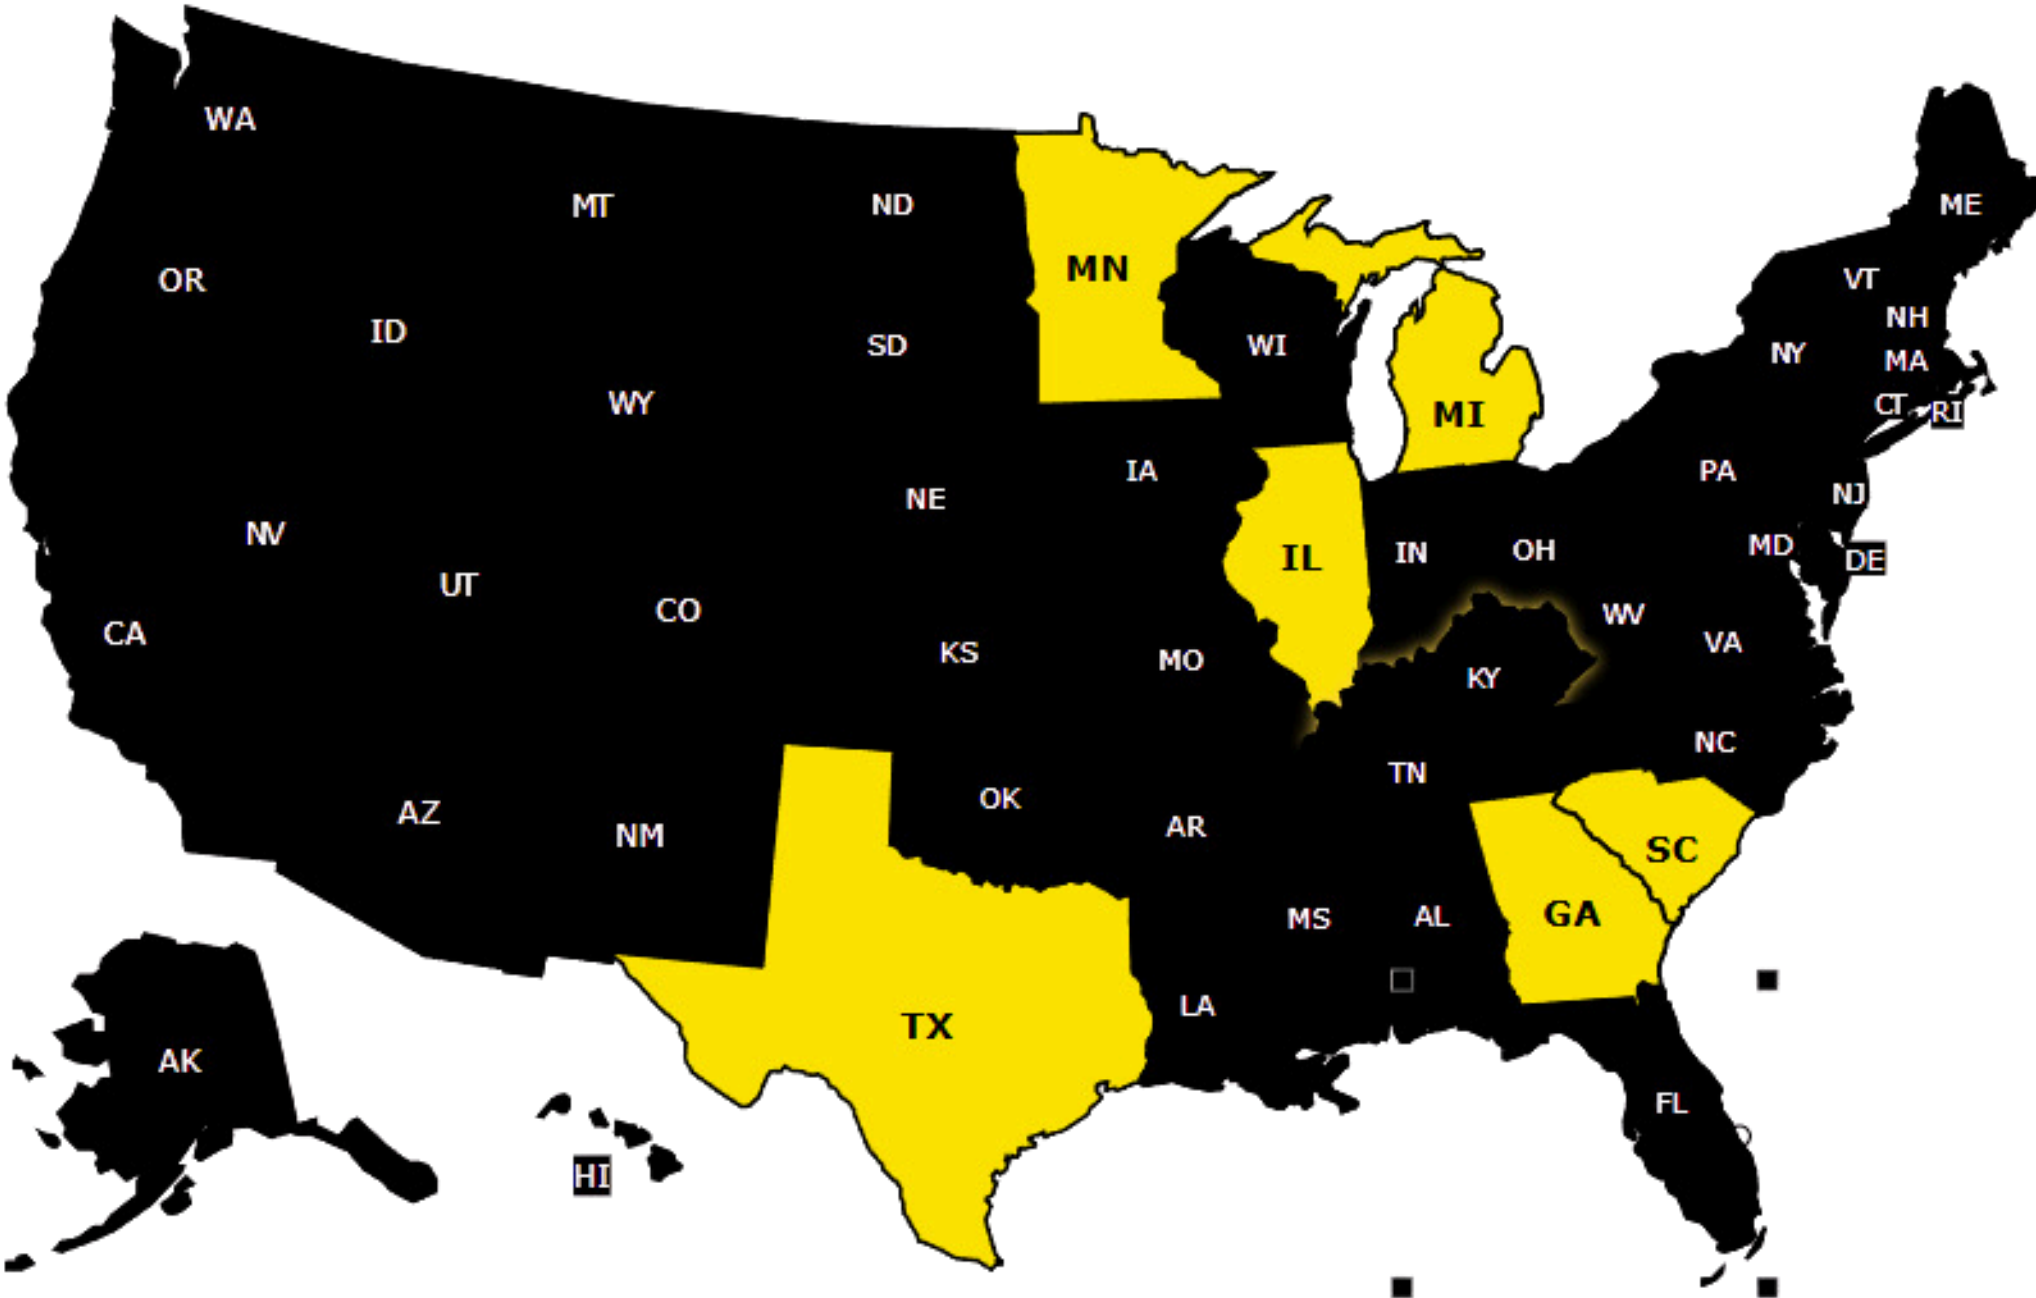

OUR PASSION

We set the benchmark in value-add logistics by delivering excellence through superior services and solutions

OUR COMMITMENT

24/7/365 – We deliver logistics excellence and create value anytime, anywhere.

STRATEGIC LOCATIONS

STRATEGIC PARTNERS

**TRUSTED
CLIENTS**

Jason Mansur

CEO

- **Role:** CEO & Visionary
- **Experience:** 15+ Years
- **Location:** Minneapolis/St. Paul, MN
- **First Job:** Package Handler at FedEx
- **Key Stats:** Experience in driving organization growth from 65M to 400M in less than 6 Years. EOS Driven. Customer Focus. Passion for adding value for both clients and carriers.
- **Personal Side:** Lucky husband to Alicia and father to Ava & Miles.

DRAYAGE AND TRANSLOADING

- Leading drayage provider with strong carrier relationships at major North American ports
- Expertise in port intricacies, container types, and commodities for enhanced reliability
- Avoid demurrage and missed cut dates by choosing us, mitigating common industry challenges.